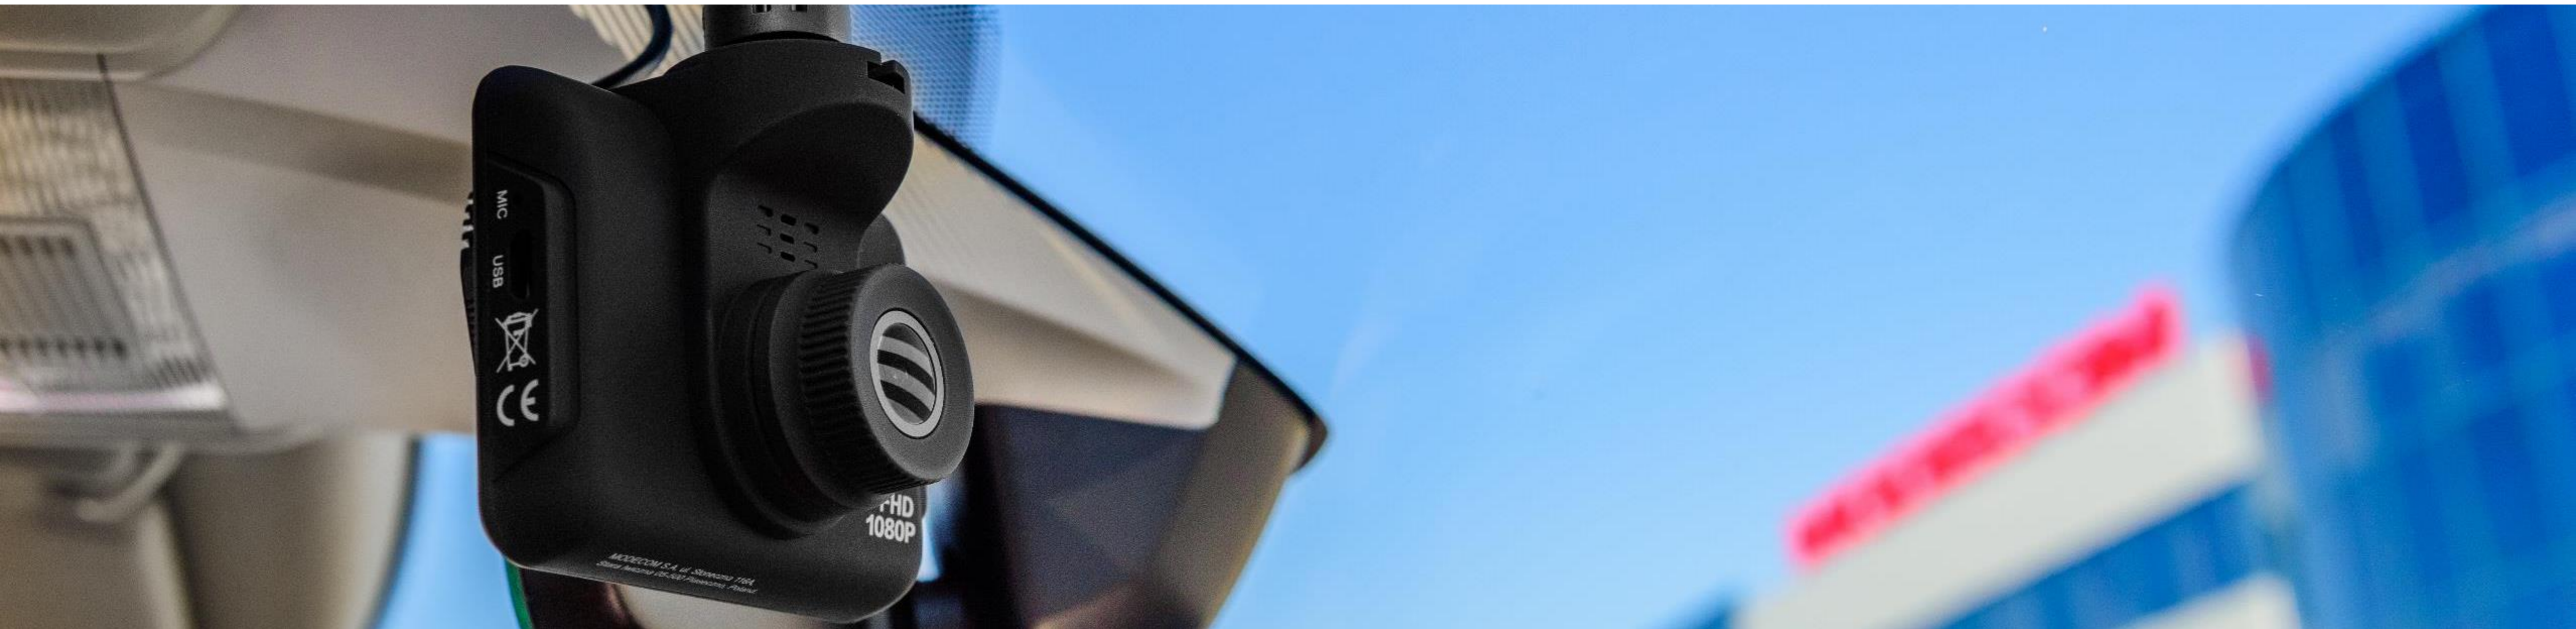

Key logistic information

MODECOM REC MC-CC14

Manufacturer

MODECOM S.A.
ul. Słoneczna 116A, Stara Iwiczna
05-500 Piaseczno
www.modecom.pl

EAN: 5901885246208

Unit package dimensions:

Dimensions of the collective package:

Number of pieces in the collective package: